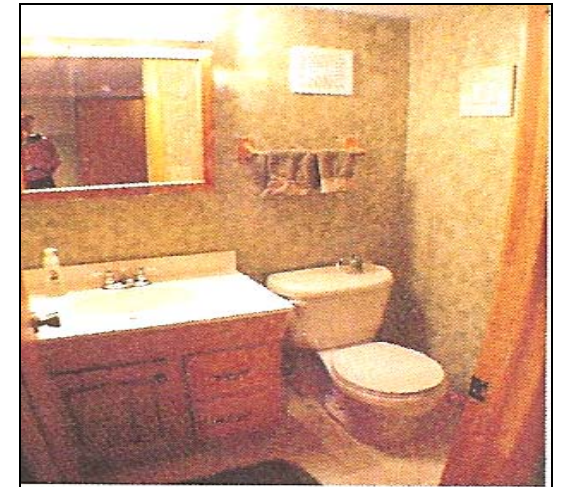

Upstairs Full Bath

**Laundry facilities included!
Washer and Dryer**

**Upper Level Bedroom
13 x 9
Mini Blinds and Beige Carpet**

Back yard with Deck and Grill

**Lower Level Bedroom
13 x 12**

Lower Level Bathroom

**Living Area
17 x 15**

Gas log fireplace!

Gleaming hardwood floors through out the first floor.

Pass-through to the dining area from the kitchen.

**Kitchen Area
8 x 8**

Gas stove, dishwasher, built-in microwave

Only 12 minutes from OSU campus,
OSU Medical Center, 10 minutes from
Riverside Hospital

Where we are!

**Welcome to
your New Home!**

**2243 Lila Way
Columbus, OH 43235**

Two large bedrooms available. One full bath on upper level. Finished lower level with a half bath. Back yard with a large private deck great for relaxing and grilling out. Pool, clubhouse, exercise room and much more!